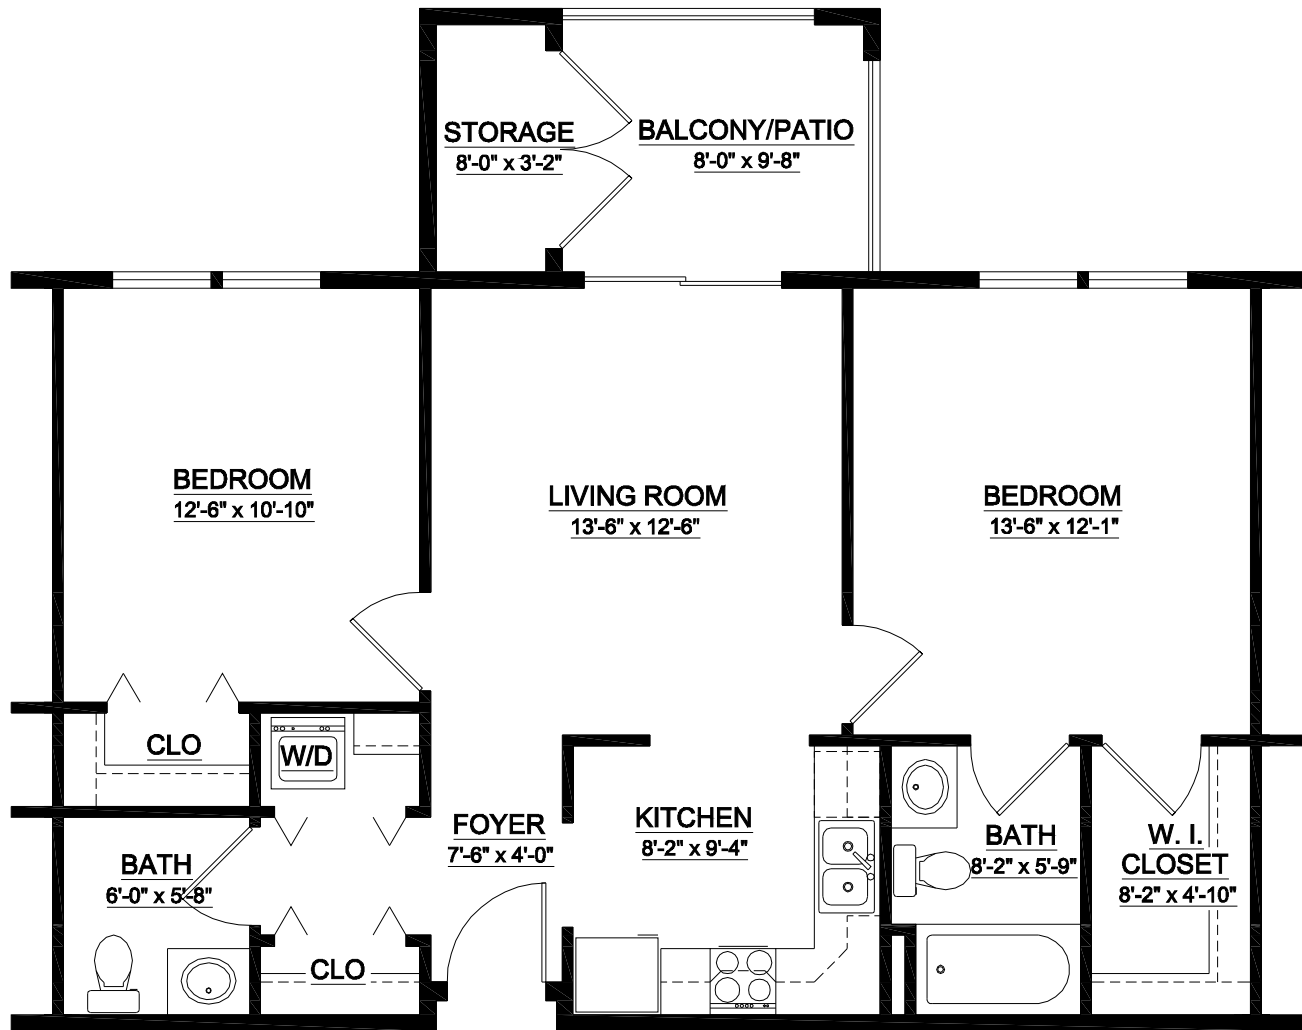

The Covington Apartment Floor Plan

2 Bedroom • 1.5 Bath • 800 sq. ft.**

***Architect's floor plans are approximate and not to scale.*

1802 Folkemer Circle ▪ York, PA 17404
717-767-0579 ▪ toll-free 877-391-9920