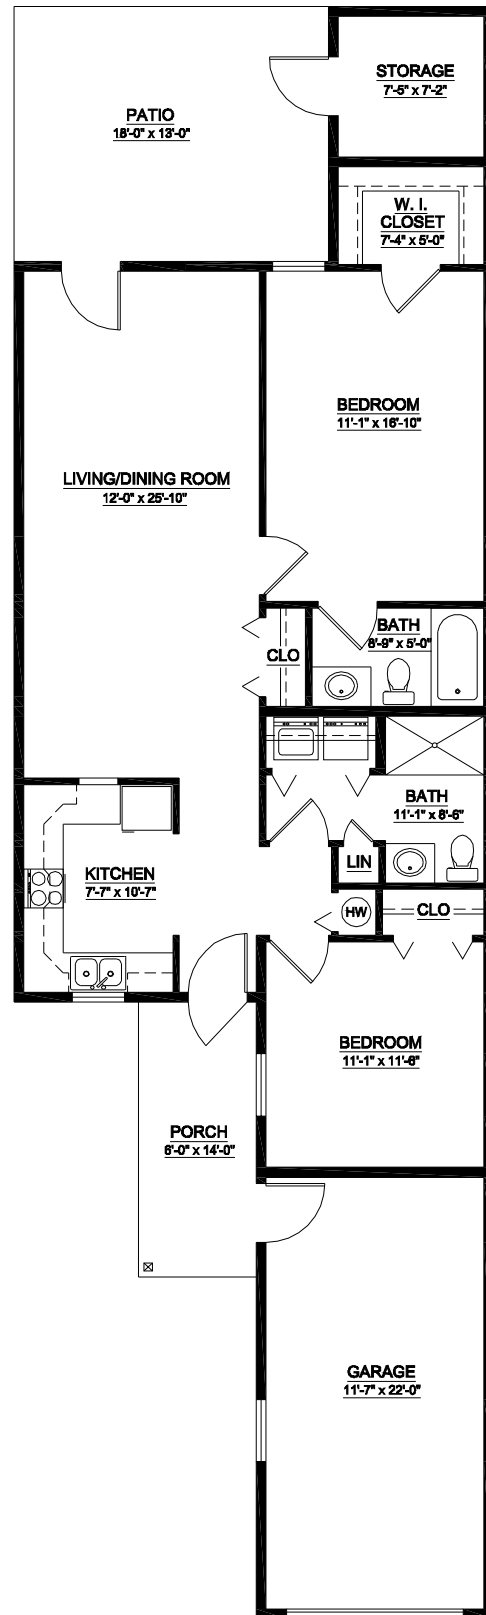

The Arlington Cottage Floor Plan

2 Bedroom • 2 Bath • 1,000 sq. ft.*

**Architect's floor plans are approximate and not to scale; some units feature sunrooms in lieu of a patio, which provides additional living space not accounted for in the total square footage listed.*