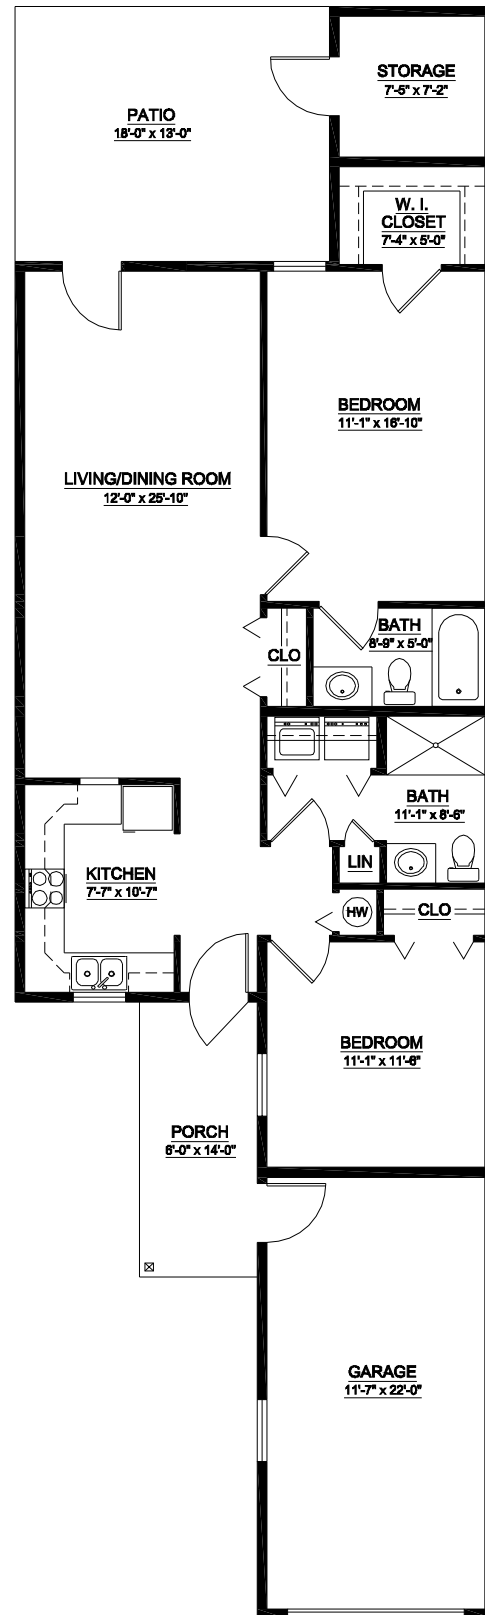

The Arlington Cottage Floor Plan

2 Bedroom • 2 Bath • 1,000 sq. ft.*

**Architect's floor plans are approximate and not to scale; some units feature sunrooms in lieu of a patio, which provides additional living space not accounted for in the total square footage listed.*