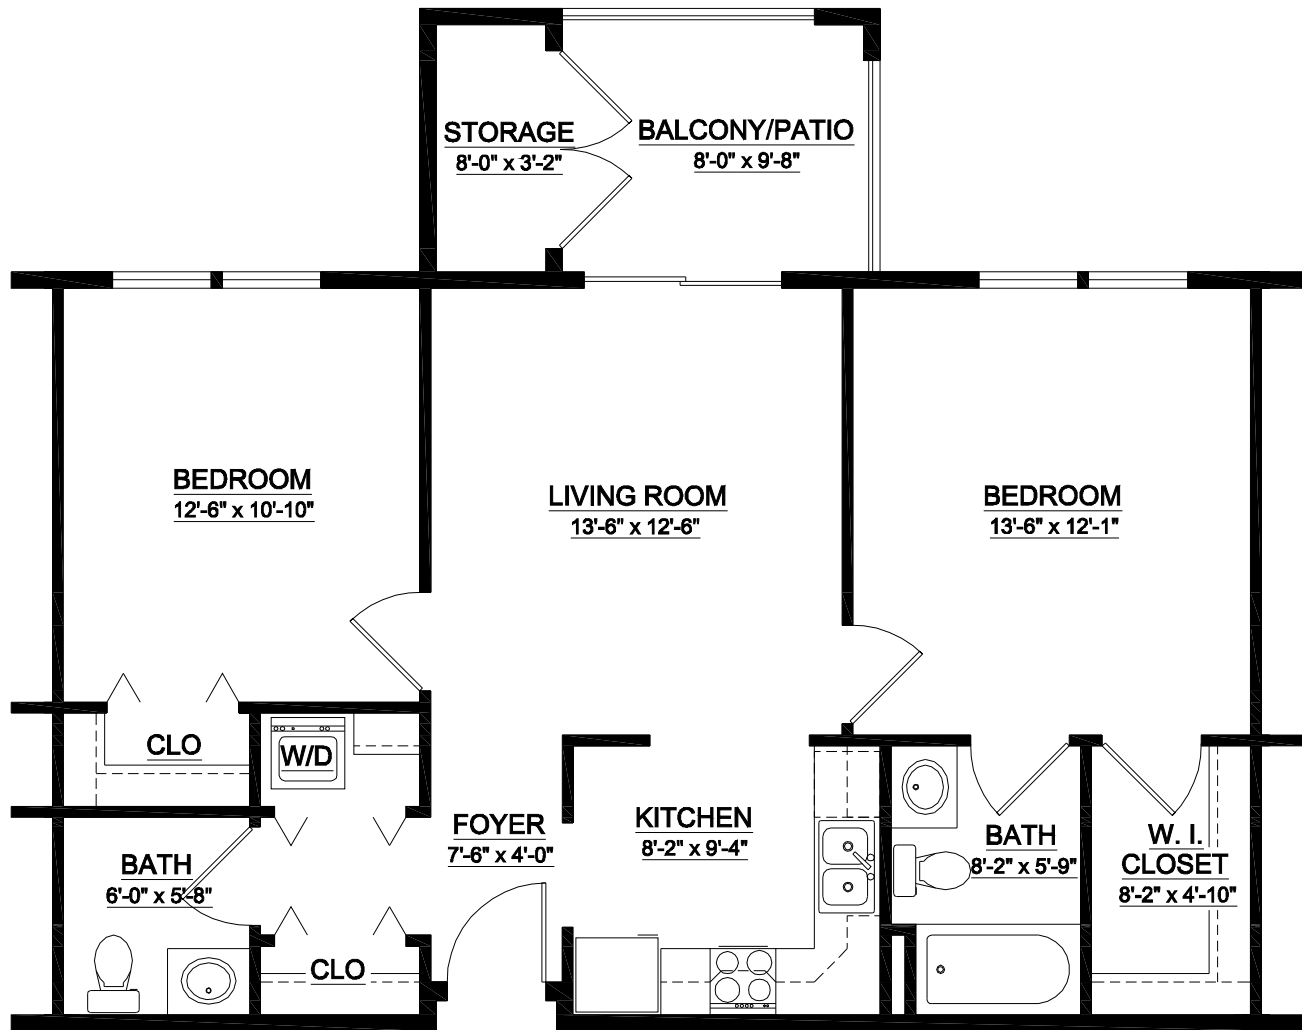

The Covington Apartment Floor Plan

2 Bedroom • 1.5 Bath • 800 sq. ft. **

**Architect's floor plans are approximate and not to scale.